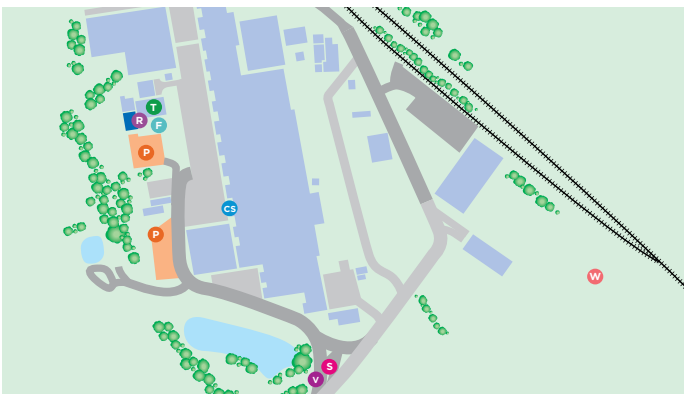

Dean O'Sullivan
Managing Director

How to get to British Gypsum site in Kirkby Thore, Cumbria CA10 1XU

Kirkby Thore site map

Key to site map

- R Reception
- V Visitor entrance
- P Visitor parking
- T Technical Centre
- CS Customer Services
- F Fire assembly points
- W Weighbridge
- S Security gate house