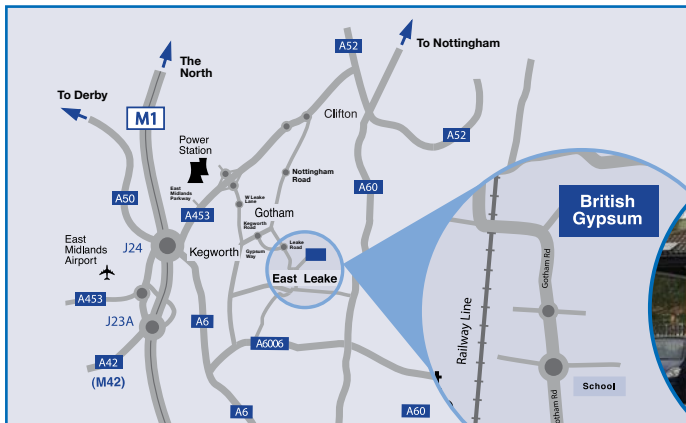

How to get to British Gypsum site in East Leake Works, Loughborough, Leicestershire LE12 6HX

East Leake Works site map

Key to site map

- R Head Office reception
- S Security gate house
- P Visitor parking
- F Fire assembly points
- OC Occupational Health
- SC Shared Service Centre
- T Technical Centre
- M Marblaegis Mine Office
- W Works reception
- GM Geological and Mining