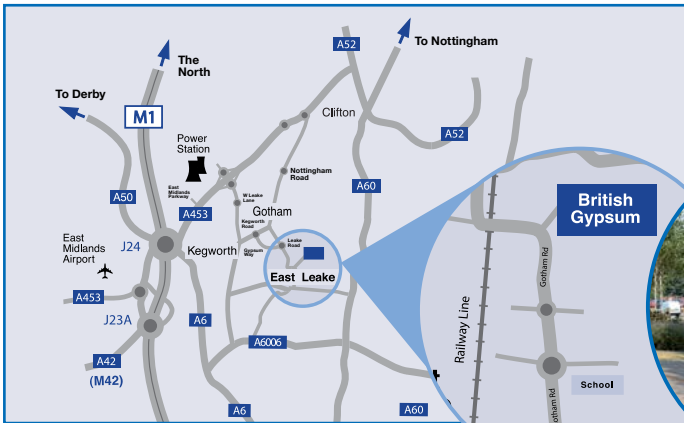

How to get to British Gypsum site in East Leake, Loughborough, Leicestershire LE12 6HX

East Leake site map

Key to site map

- R Head Office reception
- S Security gate house
- P Visitor parking
- F Fire assembly points
- SC Shared Service Centre
- T Technical Centre
- M Marblaegis Mine Office
- W Works reception