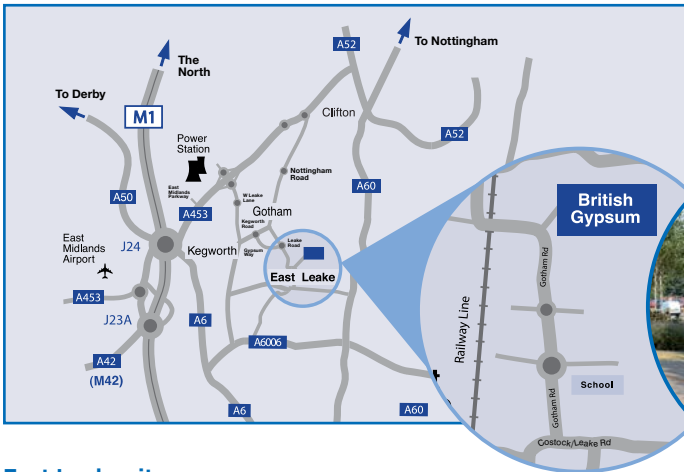

Welcome to British Gypsum

East Leake

Welcome to British Gypsum

Here, nothing is more important than the safety and wellbeing of our employees and visitors. So please take a moment to ensure you are aware of our safety expectations and follow these when on site. I hope you enjoy your time with us.

How to get to British Gypsum site in East Leake, Loughborough, Leicestershire LE12 6HX

East Leake site map

Key to site map

- R Head Office reception
- S Security gate house
- P Visitor parking
- F Fire assembly points
- SC Shared Service Centre
- T Technical Centre
- M Marblaegis Mine Office
- W Works reception